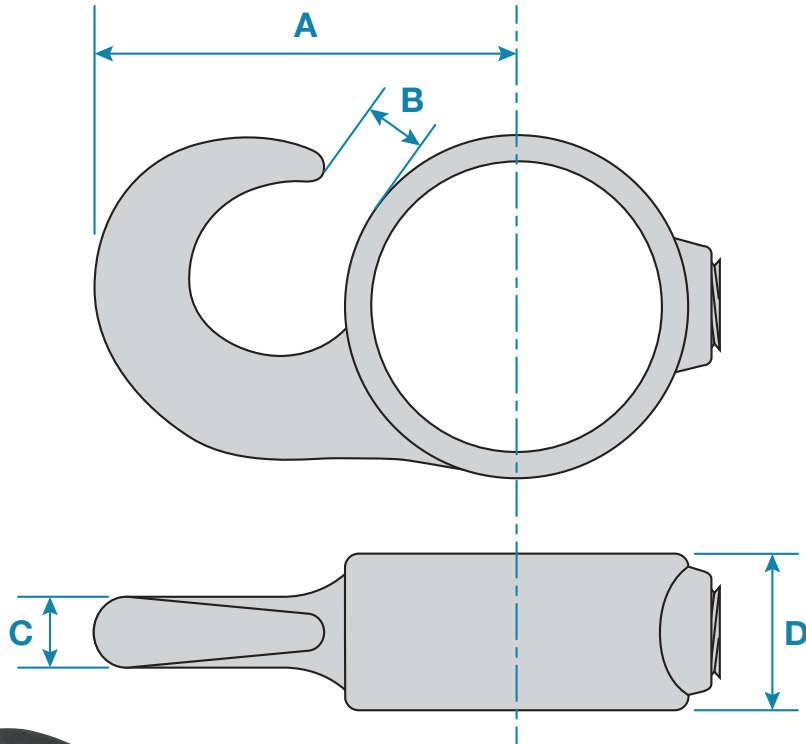

A simple hook at 90° to the tube direction.

Code	A	B	C	D	Weight
KC185A	54mm	13mm	13mm	24mm	0.16kg
KC185B	59mm	9mm	13mm	24mm	0.19kg
KC185C	64mm	9mm	13mm	28mm	0.25kg