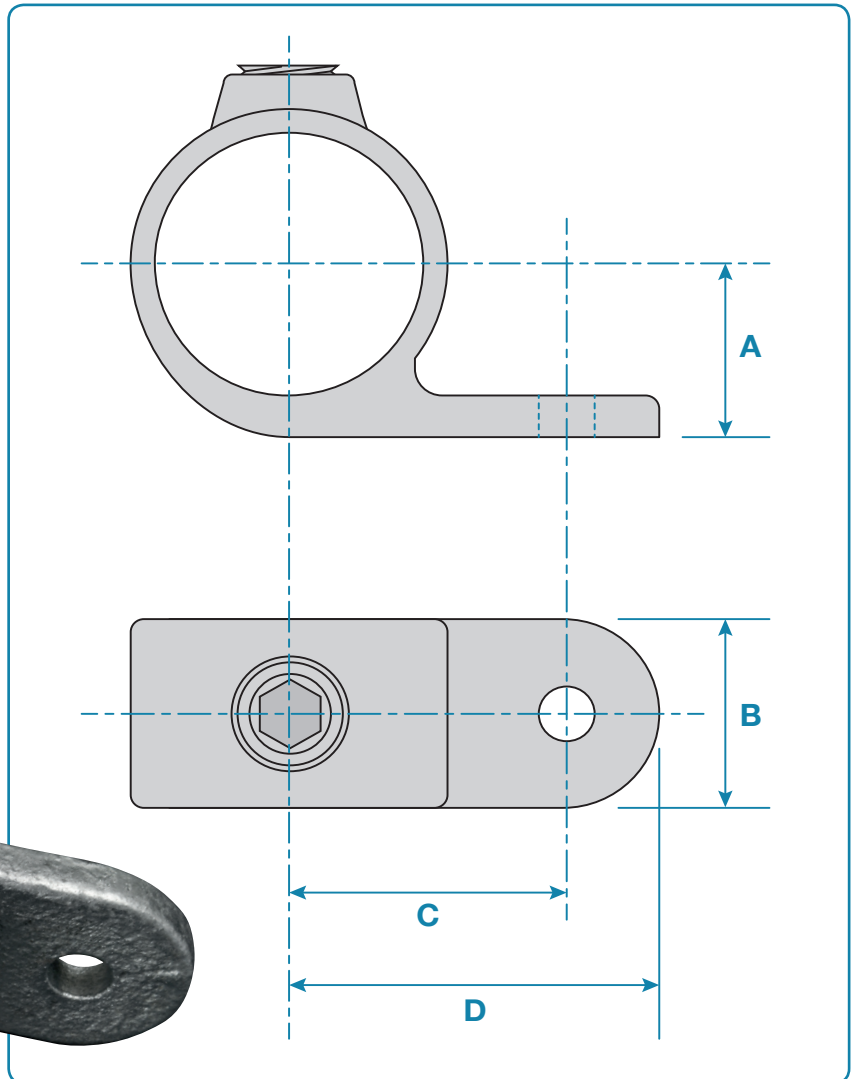

A single lugged fixing bracket, normally used to fix boards or display panels almost flush to the tube. This clamp does not allow tubes to be joined within the fitting.

Code	A	B	C	D	Weight
<b>KC199B</b>	26mm	32mm	44mm	60mm	0.24kg
<b>KC199C</b>	30mm	36mm	49mm	67mm	0.34kg
<b>KC199D</b>	33mm	36mm	52mm	70mm	0.38kg